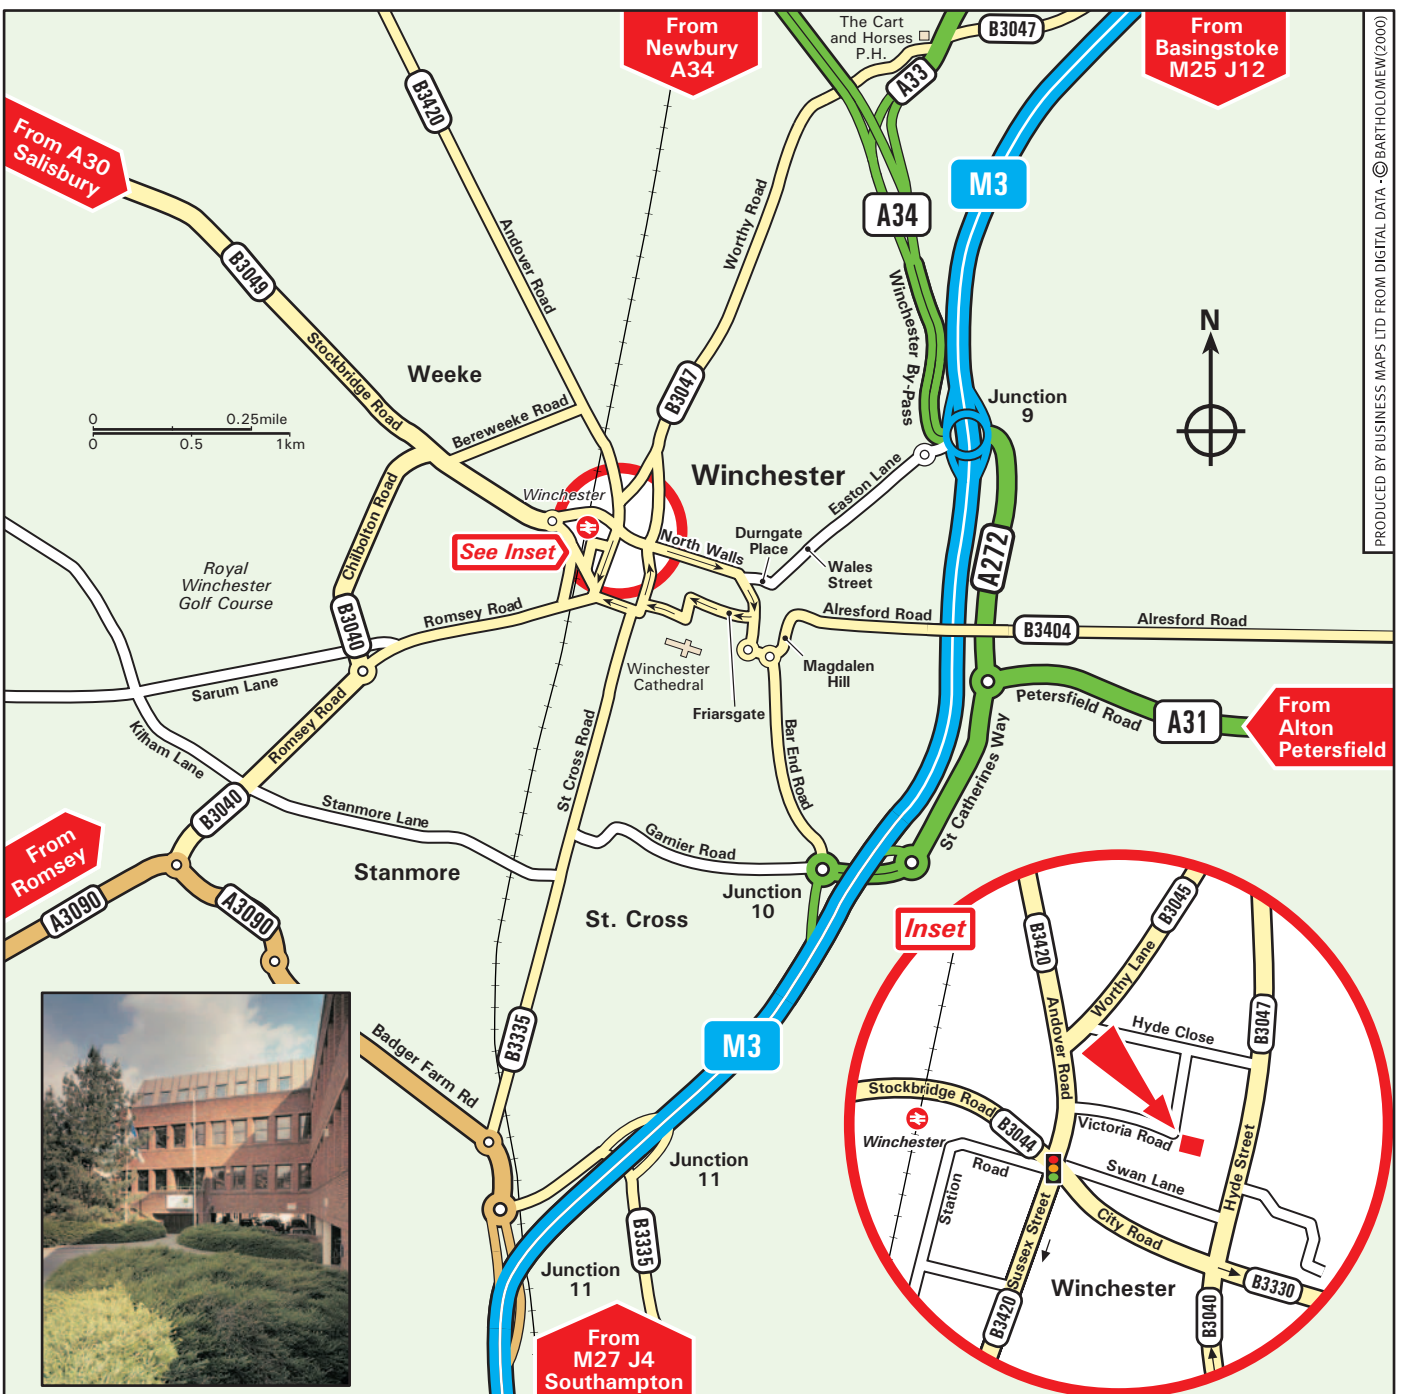

Denplan Limited
 Denplan Court
 Victoria Court
 Winchester SO23 7RG
 Tel: (01962) 828000
 Fax: (01962) 840846
 www.denplan.co.uk
 denplan@denplan.co.uk

From the M3 (Southbound and Northbound) 🚗

- Leave the M3 at junction 9 (signposted to Newbury A34) and join the A34 towards Newbury).
- Keep in the right hand lane and take the A33 towards Basingstoke and Kingsworthy for approximately 3/4 mile.
- Take the first left into Worthy Road, B3047 (d'Arry's Cart and Horses Pub on the right-hand side).
- Bear right into Worthy Lane (B3045), continue to the end of Worthy Lane, then turn left onto Andover Road, B3420.
- Take the first left into Victoria Road, Denplan's offices are straight ahead of you at the end of the road.
- Please park in the spaces allocated for visitors.

By Train 🚂

- Winchester station receives regular services from London Waterloo and Southampton Central.
- Denplan is a short walk from the station.
- For further train service information, please telephone the National Rail Enquiry Line on 08457 48 49 50.

By Air ✈️

- From Southampton (Eastleigh) Airport, it is advisable to travel by train.
- Board at Southampton Airport Parkway station, Winchester is the third stop.
- Denplan is a short walk from the station.